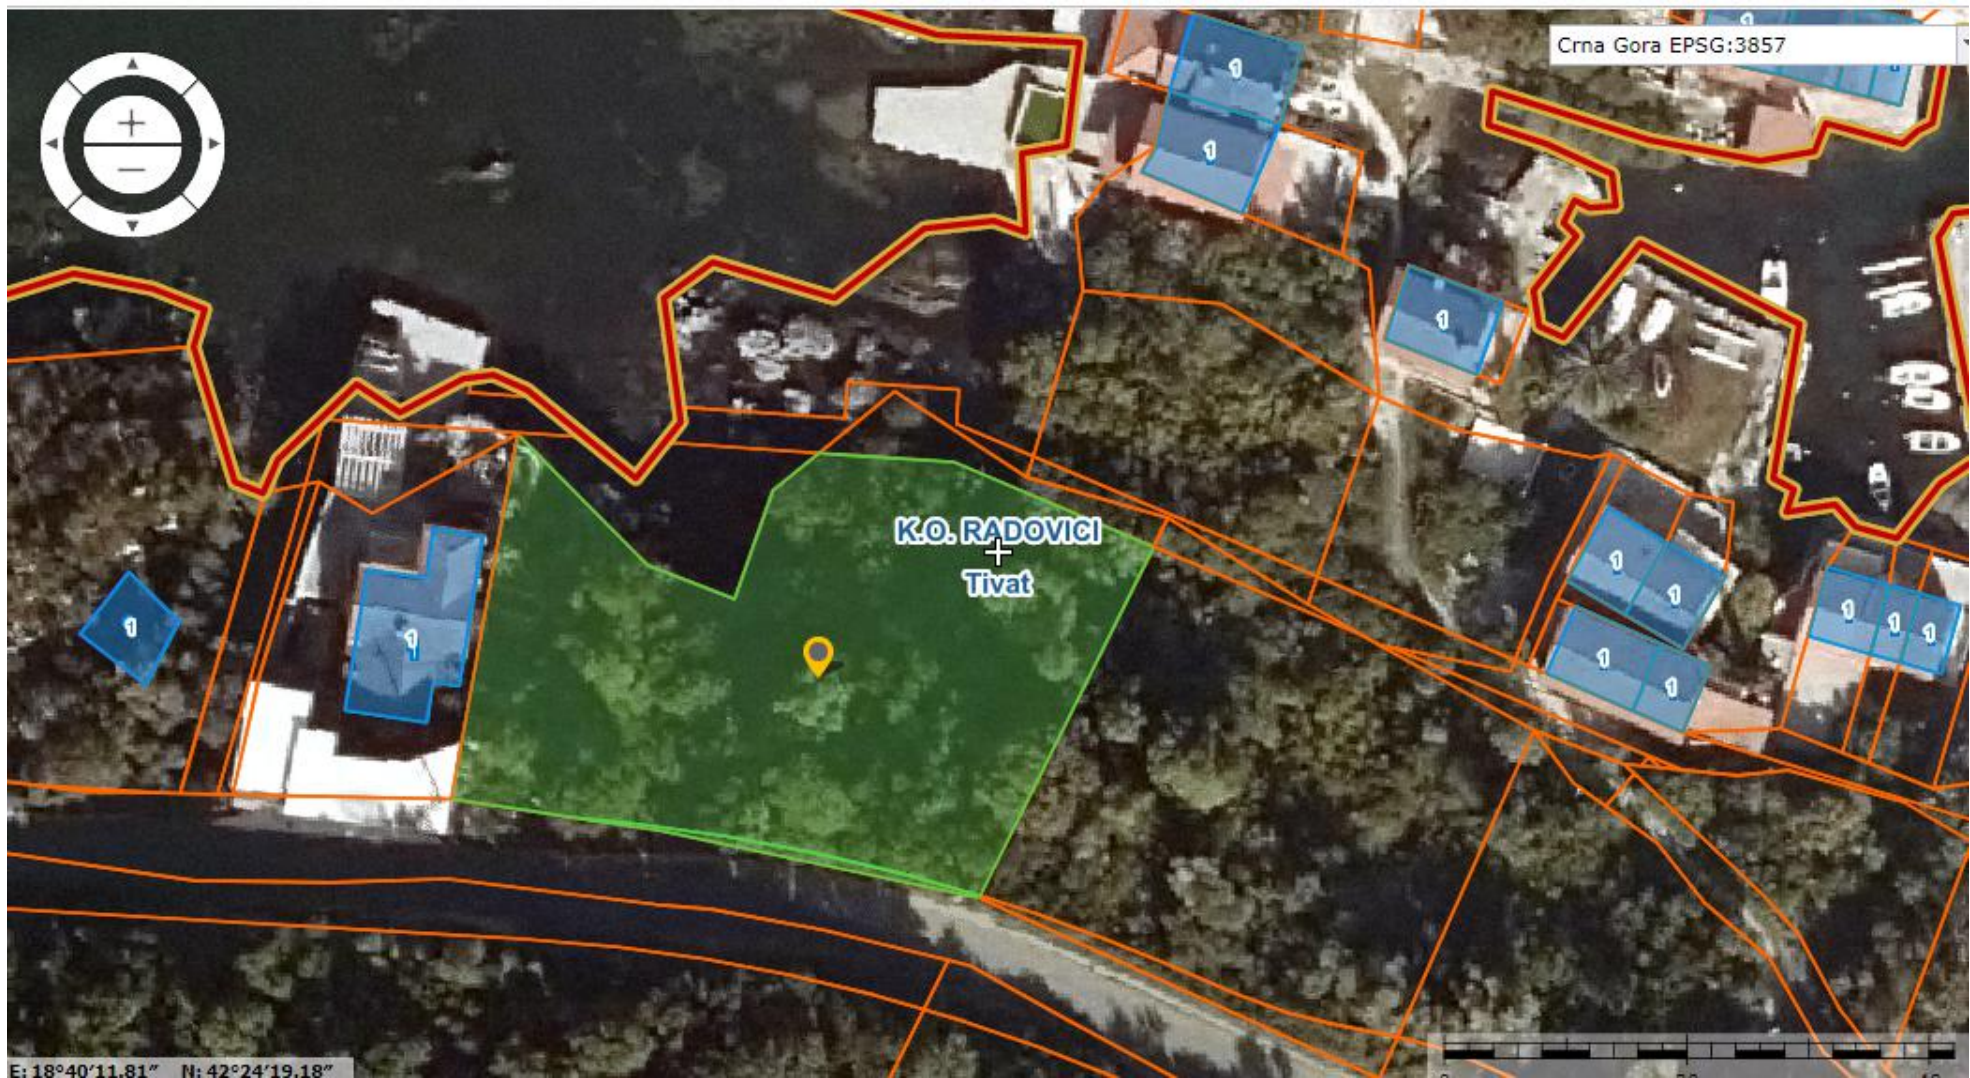

Tivat, Krasici, Bjelila – First sea line villa development plot in Lustica peninsula

K.O. RADOVICI  
Tivat

K.O. RADOVICI  
Tivat

K.O. GOŠICI  
Tivat

E: 18°39'59.81" N: 42°24'18.1"

**Urbanized land 1506 m<sup>2</sup>, Krasici, Tivat**

**Allowed house of 222 m<sup>2</sup>**